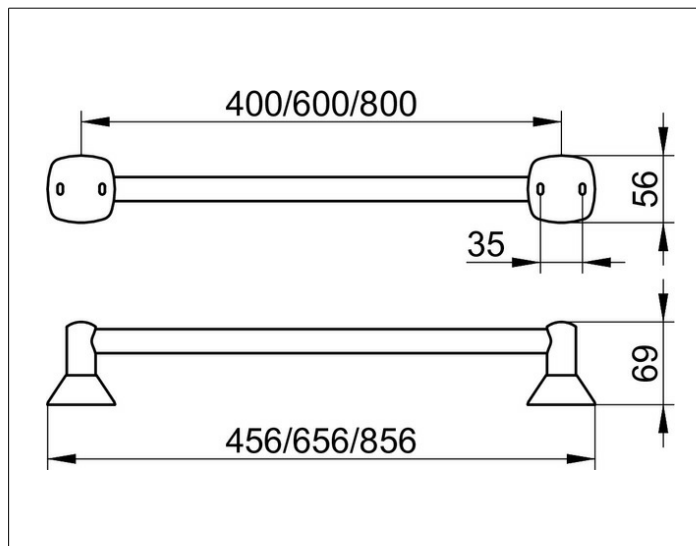

City.2
02701010600 Towel rail

PRODUCT

DRAWING

SURFACE

chrome-plated

DIMENSION

600 mm

SPECIFICATIONS

KEUCO CITY.2 towel rail 02701001600
chrome-plated towel rail, in a new clear design,
easy to clean
Centre to centre 600 mm with overall width of 656 mm
depth 69 mm
The towel rail is fitted hidden
Delivery incl. corrosion-free mounting material