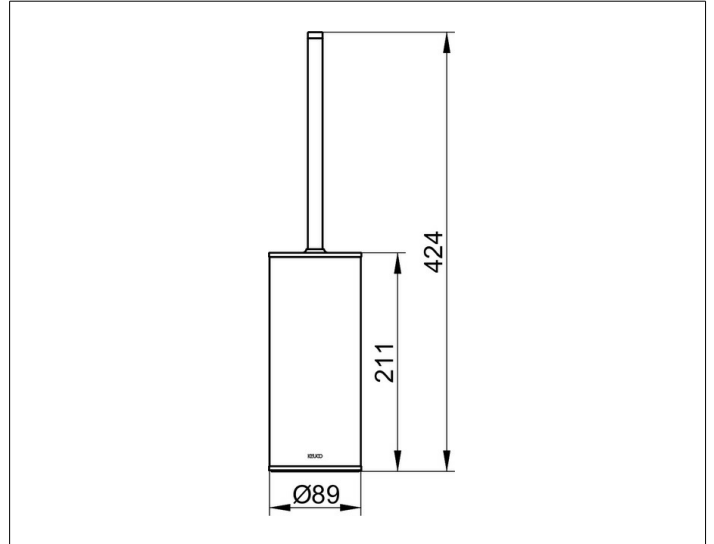

Generic items

04969010101 Toilet brush set

PRODUCT

DRAWING

PRODUCT ATTRIBUTES

floor-standing model, complete with opaque synthetic insert,
brush with handle and lid, spare brush head

SURFACE

chrome-plated/anthracite