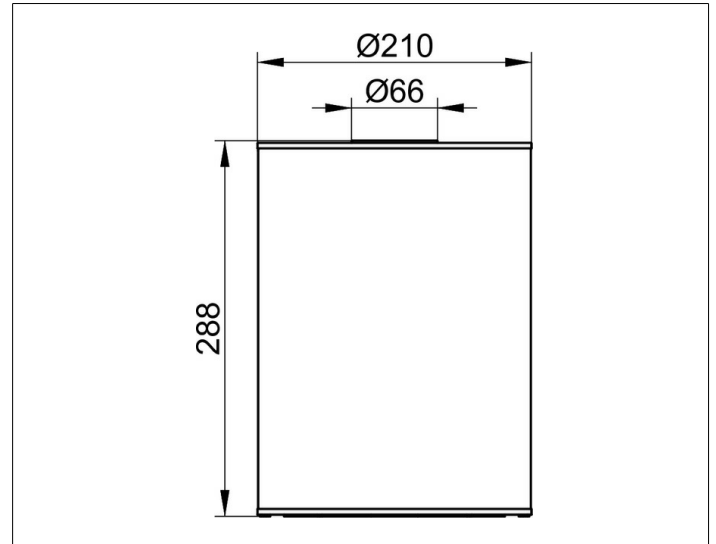

Generic items

04989010037 Waste bin

PRODUCT

DRAWING

PRODUCT ATTRIBUTES

complete with insert (dark grey)
and plastic lid
Capacity: 5 l

SURFACE

chrome-finish (polished stainless steel)dark grey (RAL 7021)

NOTE

SPECIFICATIONS

KEUCO PLAN Waste bin, 04989010037
Waste bin, chrome-finish (polished stainless steel)
in an aesthetic, functional design,
floor model with detachable plastic lid
dark grey (RAL 7021), diameter 128 mm,
consisting of plastic waste bin (inside) and
high-quality outer shell in chrome finish (polished stainless steel)
for concealing the garbage bag,
5 l Capacity,
height 268 mm, outer diameter 210 mm