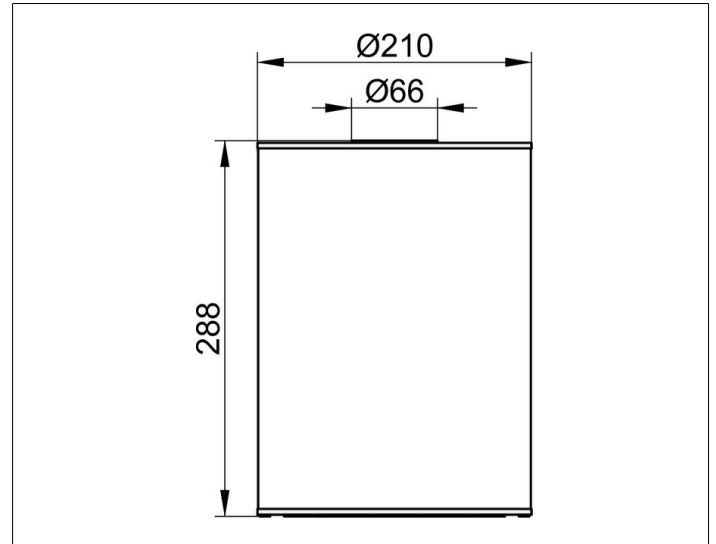

Generic items

04989070037 Waste bin

PRODUCT

DRAWING

PRODUCT ATTRIBUTES

complete with insert (dark grey)
and plastic lid
Capacity: 5 l

SURFACE

stainless steel/dark grey (RAL 7021)

NOTE

SPECIFICATIONS

KEUCO PLAN Waste bin, 04989070037
Waste bin made of high-quality stainless steel
in an aesthetic, functional design,
floor model with detachable plastic lid
dark grey (RAL 7021), diameter 128 mm,
consisting of plastic waste bin (inside) and
high-quality outer shell in chrome finish (polished stainless steel)
for concealing the garbage bag,
5 l Capacity,
height 268 mm, outer diameter 210 mm