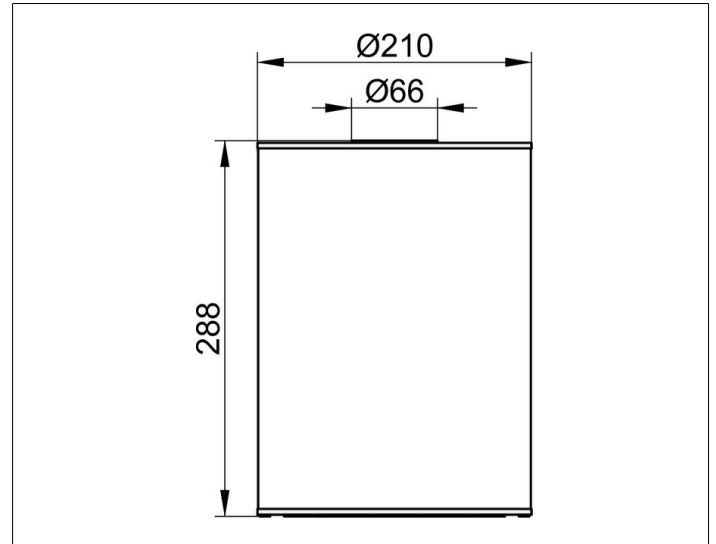

Generic items

04989170037 Waste bin

PRODUCT

DRAWING

PRODUCT ATTRIBUTES

complete with insert (dark grey)
and plastic lid
Capacity: 5 l

SURFACE

aluminium lacquered/dark grey (RAL 7021)

NOTE

SPECIFICATIONS

KEUCO PLAN Waste bin, 04989170037
Waste bin made of aluminium lacquered
in an aesthetic, functional design,
floor model with detachable plastic lid
dark grey (RAL 7021), diameter 128 mm,
consisting of plastic waste bin (inside) and
high-quality outer shell in aluminium
for concealing the garbage bag,
5 l Capacity,
Height 268 mm, outer diameter 210 mm