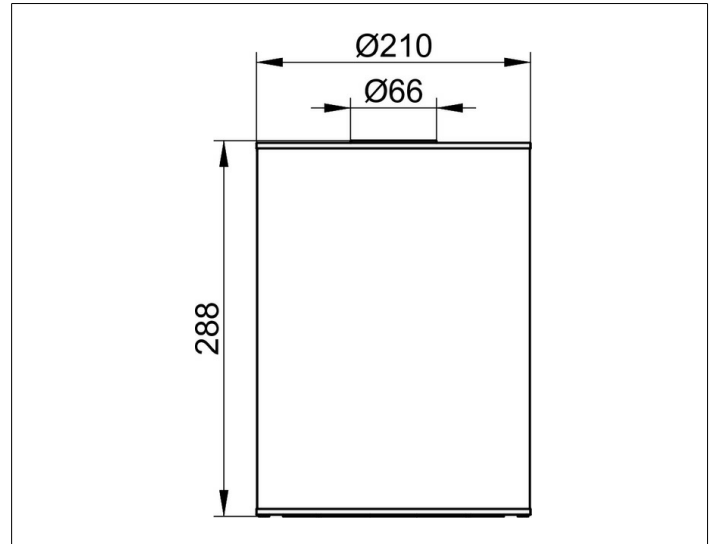

**Generic items**

**04989510051 Waste bin**

**PRODUCT**

**DRAWING**

**PRODUCT ATTRIBUTES**

complete with insert (dark grey)  
and plastic lid  
Capacity: 5 l

**SURFACE**

white/white

**NOTE**

**SPECIFICATIONS**

KEUCO PLAN Waste bin, 04989510051  
Waste bin lacquered white  
in an aesthetic, functional design,  
floor model with detachable plastic lid  
white (RAL 9010), diameter 128 mm,  
consisting of plastic waste bin (inside) and  
high-quality outer shell for concealing the garbage bag,  
5 l Capacity,  
height 268 mm, outer diameter 210 mm