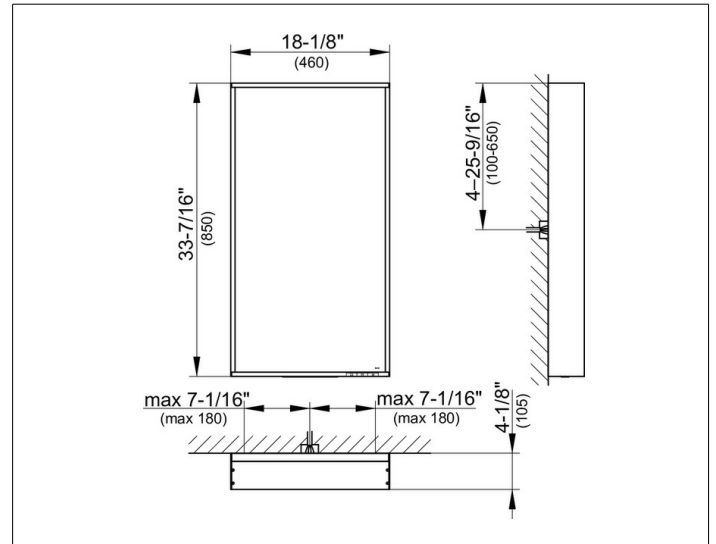

light mirror

07896171050 Light mirror

PRODUCT

DRAWING

PRODUCT ATTRIBUTES

1 light colour, 3000 kelvin (warm white),
continuous aluminium frame, silver anodized

Operation:

key panel with capacitive touch sensor,
optionally to be operated via the light switch

illumination.
LED (lifespan > 30 000 hours),
Main light (top light and wall light), and washbasin
lighting separately infinitely dimmable and
can be switched on/off

SURFACE

27 watt

DIMENSION

460 x 850 x 105 mm