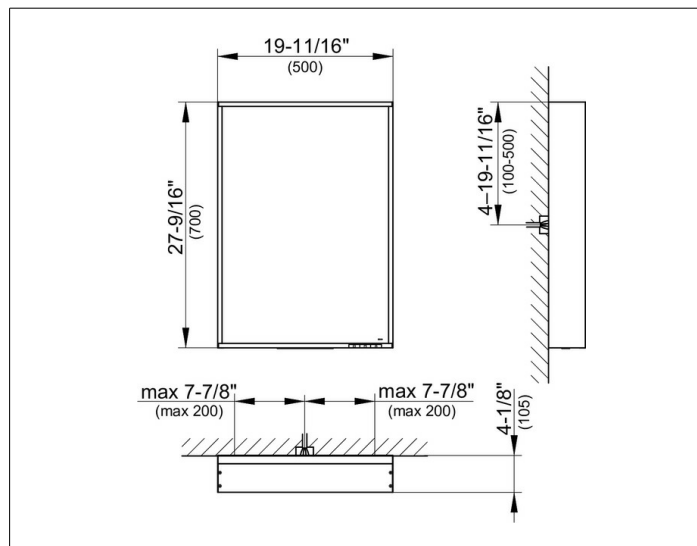

light mirror

07896171550 Light mirror

PRODUCT

DRAWING

PRODUCT ATTRIBUTES

1 light color, 3000 kelvin (warm white), continuous aluminum frame, silver anodized

Operation:

key panel with capacitive touch sensor, optionally to be operated via the light switch

Illumination.
LED (lifespan > 30 000 hours), Main light (top light and wall light), and washbasin lighting separately infinitely dimmable and can be switched on/off

EEK: ,

SURFACE

27 watt

DIMENSION

500 x 700 x 105 mm

SPECIFICATIONS

KEUCO Plan USA Light mirror 07896171550
High quality Light mirror in elegant design

1 light colour, 3000 kelvin (warm white), continuous aluminium frame, silver anodized

Operation:

key panel with capacitive touch sensor, optionally to be operated via the light switch

Illumination.

LED (lifespan > 30 000 hours), Main light (top light and wall light), and washbasin lighting separately infinitely dimmable and can be switched on/off

19-11/16" x 27-9/16" x 4-1/8"

27 watt