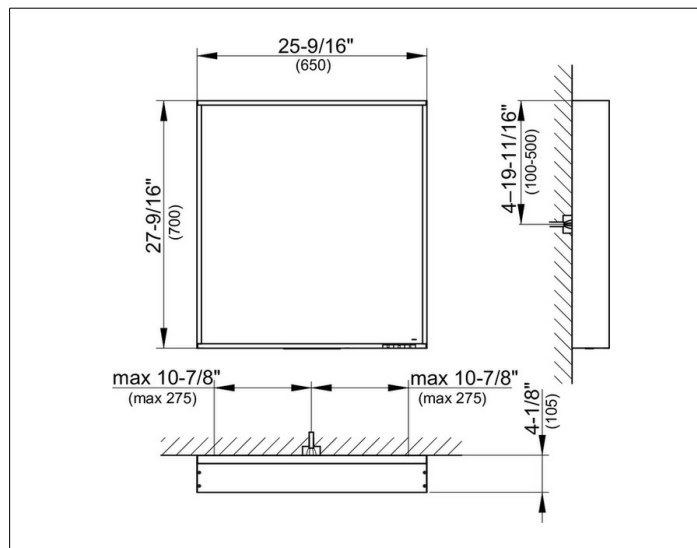

light mirror

07896172050 Light mirror

PRODUCT

DRAWING

PRODUCT ATTRIBUTES

1 light color, 3000 kelvin (warm white), continuous aluminum frame, silver anodized

Operation:

key panel with capacitive touch sensor, optionally to be operated via the light switch

Illumination.
LED (lifespan > 30 000 hours), Main light (top light and wall light), and washbasin lighting separately infinitely dimmable and can be switched on/off

EEK: ,

SURFACE

30 watt

DIMENSION

650 x 700 x 105 mm

SPECIFICATIONS

KEUCO Plan USA Light mirror 07896172050
High quality Light mirror in elegant design

1 light colour, 3000 kelvin (warm white), continuous aluminium frame, silver anodized

Operation:

key panel with capacitive touch sensor, optionally to be operated via the light switch

Illumination.

LED (lifespan > 30 000 hours), Main light (top light and wall light), and washbasin lighting separately infinitely dimmable and can be switched on/off

25-1/2" x 27-9/16" x 4-1/8"

30 watt