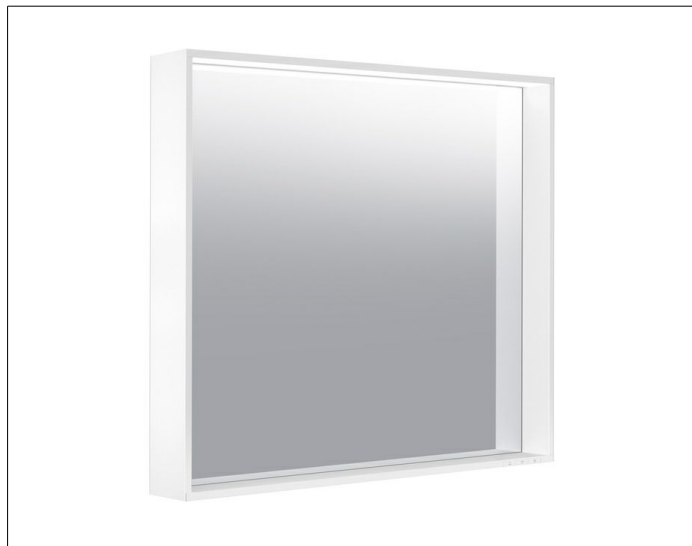

light mirror

07896172550 Light mirror

PRODUCT

DRAWING

PRODUCT ATTRIBUTES

1 light color, 3000 kelvin (warm white),
continuous aluminum frame, silver anodized
Operation:

key panel with capacitive touch sensor,
optionally to be operated via the light switch
Illumination.

LED (lifespan > 30 000 hours),
Main light (top light and wall light), and washbasin
lighting separately infinitely dimmable and
can be switched on/off

EEK: ,

SURFACE

33 watt

DIMENSION

800 x 700 x 105 mm

SPECIFICATIONS

KEUCO Plan USA Light mirror 07896172550
High quality Light mirror in elegant design

1 light colour, 3000 kelvin (warm white),
continuous aluminium frame, silver anodized

Operation:
key panel with capacitive touch sensor,
optionally to be operated via the light switch

Illumination.
LED (lifespan > 30 000 hours),
Main light (top light and wall light), and washbasin
lighting separately infinitely dimmable and
can be switched on/off

31-1/2" x 27-9/16" x 4-1/8"

33 watt