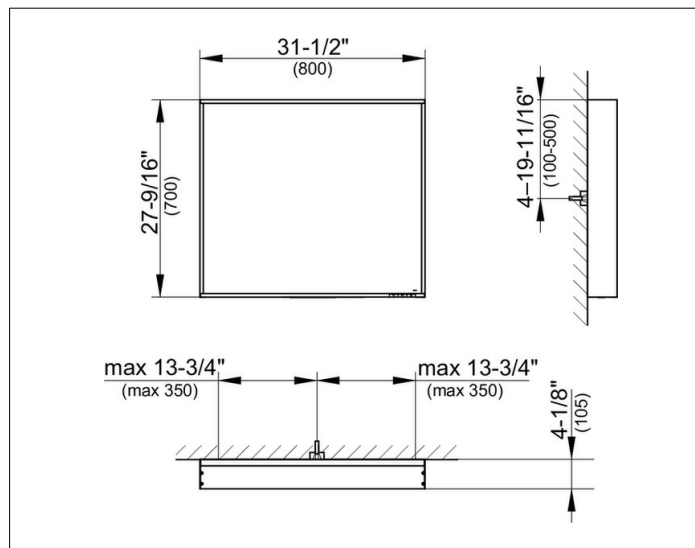

light mirror

07896172550 Light mirror

PRODUCT

DRAWING

PRODUCT ATTRIBUTES

1 light color, 3000 kelvin (warm white),
continuous aluminum frame, silver anodized
Operation:

key panel with capacitive touch sensor,
optionally to be operated via the light switch
Illumination.

LED (lifespan > 30 000 hours),
Main light (top light and wall light), and washbasin
lighting separately infinitely dimmable and
can be switched on/off

EEK: ,

SURFACE

33 watt

DIMENSION

800 x 700 x 105 mm

SPECIFICATIONS

KEUCO Plan USA Light mirror 07896172550
High quality Light mirror in elegant design

1 light colour, 3000 kelvin (warm white),
continuous aluminium frame, silver anodized

Operation:
key panel with capacitive touch sensor,
optionally to be operated via the light switch

Illumination.
LED (lifespan > 30 000 hours),
Main light (top light and wall light), and washbasin
lighting separately infinitely dimmable and
can be switched on/off

31-1/2" x 27-9/16" x 4-1/8"

33 watt