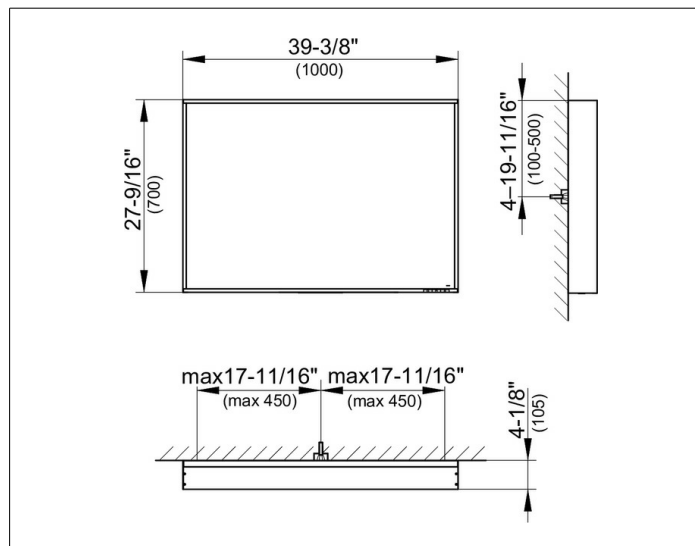

light mirror

07896173050 Light mirror

PRODUCT

DRAWING

PRODUCT ATTRIBUTES

1 light color, 3000 kelvin (warm white),
continuous aluminum frame, silver anodized
Operation:

key panel with capacitive touch sensor,
optionally to be operated via the light switch
Illumination.

LED (lifespan > 30 000 hours),
Main light (top light and wall light), and washbasin
lighting separately infinitely dimmable and
can be switched on/off

EEK: ,

SURFACE

42 watt

DIMENSION

1000 x 700 x 105 mm

SPECIFICATIONS

KEUCO Plan USA Light mirror 07896173050
High quality Light mirror in elegant design

1 light colour, 3000 kelvin (warm white),
continuous aluminium frame, silver anodized

Operation:
key panel with capacitive touch sensor,
optionally to be operated via the light switch

Illumination.
LED (lifespan > 30 000 hours),
Main light (top light and wall light), and washbasin
lighting separately infinitely dimmable and
can be switched on/off

39-3/8" x 27-9/16" x 4-1/8"

42 watt