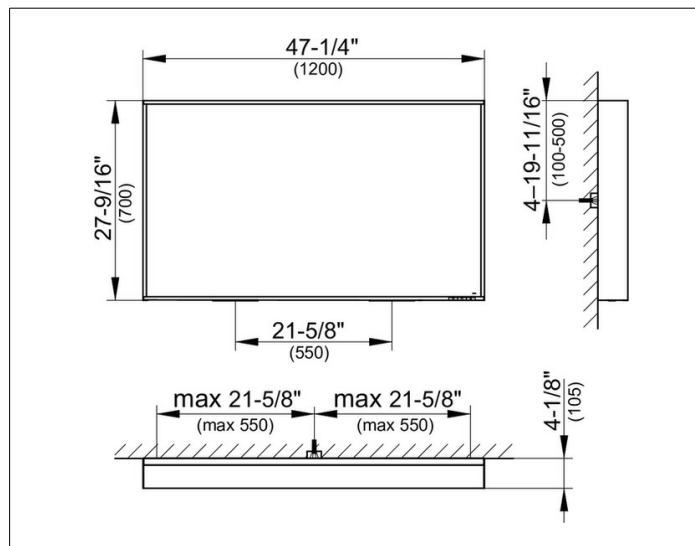

light mirror

07896173550 Light mirror

PRODUCT

DRAWING

PRODUCT ATTRIBUTES

1 light color, 3000 kelvin (warm white),
continuous aluminum frame, silver anodized
Operation:

key panel with capacitive touch sensor,
optionally to be operated via the light switch
Illumination.

LED (lifespan > 30 000 hours),
Main light (top light and wall light), and washbasin
lighting separately infinitely dimmable and
can be switched on/off

EEK: ,

SURFACE

48 watt

DIMENSION

1200 x 700 x 105 mm

SPECIFICATIONS

KEUCO Plan USA Light mirror 07896173550
High quality Light mirror in elegant design

1 light colour, 3000 kelvin (warm white),
continuous aluminium frame, silver anodized

Operation:
key panel with capacitive touch sensor,
optionally to be operated via the light switch

Illumination.
LED (lifespan > 30 000 hours),
Main light (top light and wall light), and washbasin
lighting separately infinitely dimmable and
can be switched on/off

47-1/4" x 27-9/16" x 4-1/8"

48 watt