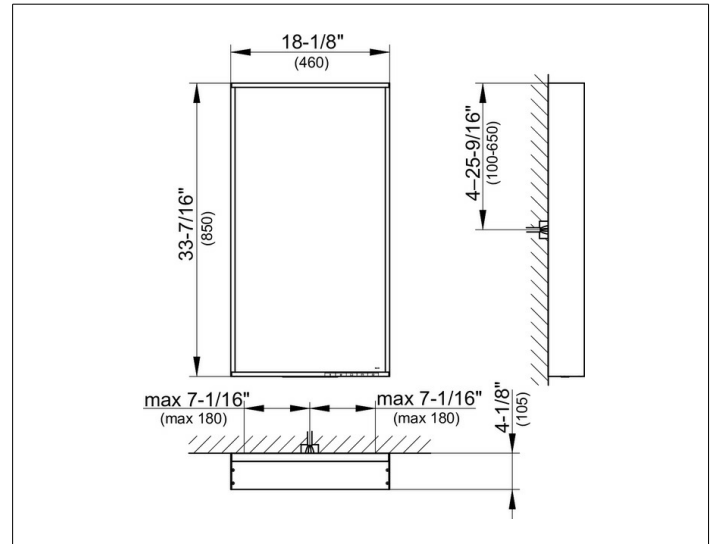

light mirror

07897171050 Light mirror

PRODUCT

DRAWING

PRODUCT ATTRIBUTES

adjustable light colour from 2700 kelvin (warm white) to 6500 kelvin (daylight),

continuous aluminium frame, silver anodized

Operation:

SURFACE

27 watt

DIMENSION

460 x 850 x 105 mm