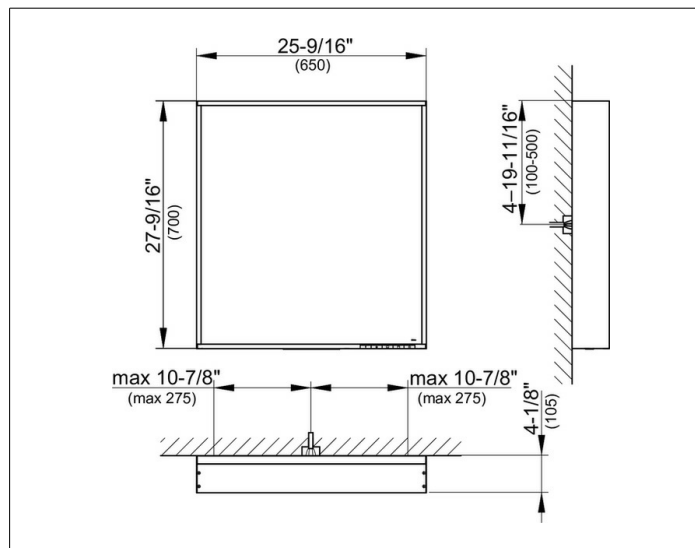

light mirror

07897172050 Light mirror

PRODUCT

DRAWING

PRODUCT ATTRIBUTES

adjustable light color from 2700 kelvin (warm white) to 6500 kelvin (daylight),

continuous aluminum frame, silver anodized

Operation:

EEK: ,

SURFACE

30 watt

DIMENSION

650 x 700 x 105 mm

SPECIFICATIONS

KEUCO Plan USA Light mirror 07897172050

High quality Light mirror in elegant design

Illumination:

LED (lifespan > 30 000 hours),

Main light (top light and wall light), and washbasin lighting separately infinitely dimmable and can be switched on/off

25-1/2" x 27-9/16" x 4-1/8"

30 watt