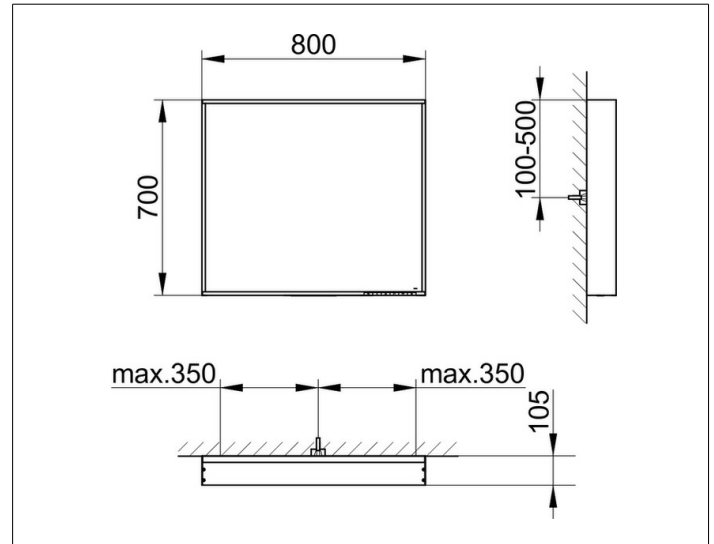

light mirror

07897172503 Light mirror

PRODUCT

DRAWING

PRODUCT ATTRIBUTES

adjustable light colour from 2700 kelvin (warm white) to 6500 kelvin (daylight),

continuous aluminium frame, silver anodized

Operation:

EEK: C , 33 kWh/1000h

SURFACE

33 watt

DIMENSION

800 x 700 x 105 mm