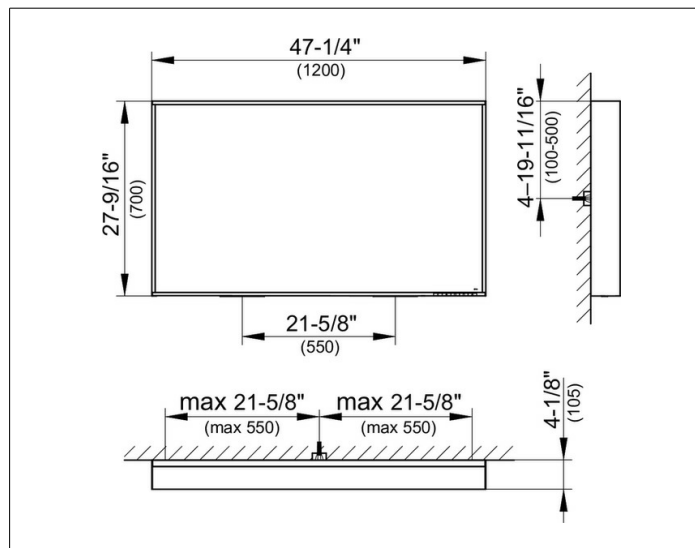

light mirror

07897173550 Light mirror

PRODUCT

DRAWING

PRODUCT ATTRIBUTES

adjustable light color from 2700 kelvin (warm white) to 6500 kelvin (daylight),

continuous aluminum frame, silver anodized

Operation:

EEK: ,

SURFACE

48 watt

DIMENSION

1200 x 700 x 105 mm

SPECIFICATIONS

KEUCO Plan USA Light mirror 07897173550

High quality Light mirror in elegant design

Illumination:

LED (lifespan > 30 000 hours),

Main light (top light and wall light), and washbasin lighting separately infinitely dimmable and can be switched on/off

47-1/4" x 27-9/16" x 4-1/8"

48 watt