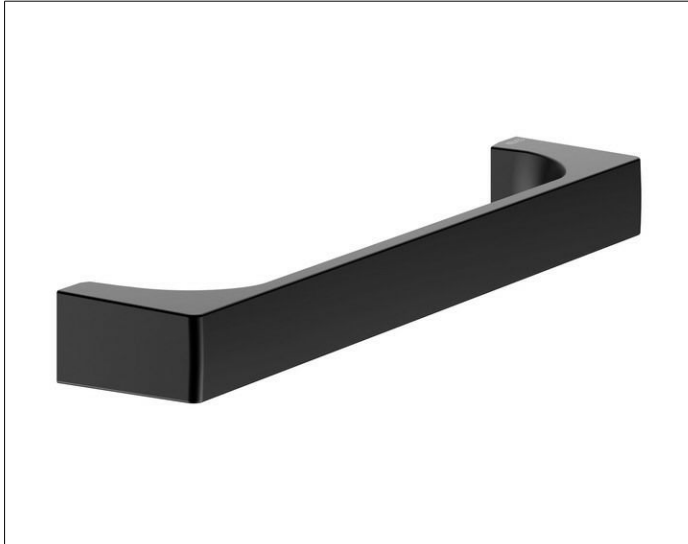

Edition 11

11107370000 Grab bar

PRODUCT

DRAWING

SURFACE

black matt

DIMENSION

300 mm