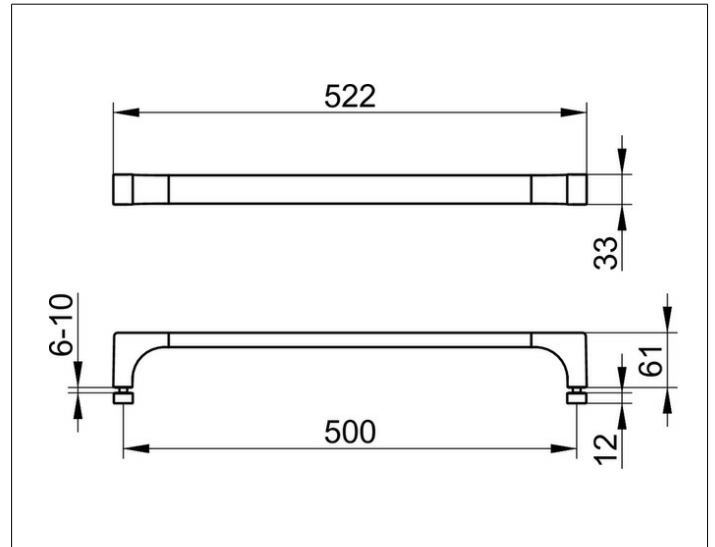

Edition 11

11108010501 Shower door handle

**PRODUCT**

**DRAWING**

**PRODUCT ATTRIBUTES**

with counter plates

**SURFACE**

chrome-plated

**DIMENSION**

500 mm