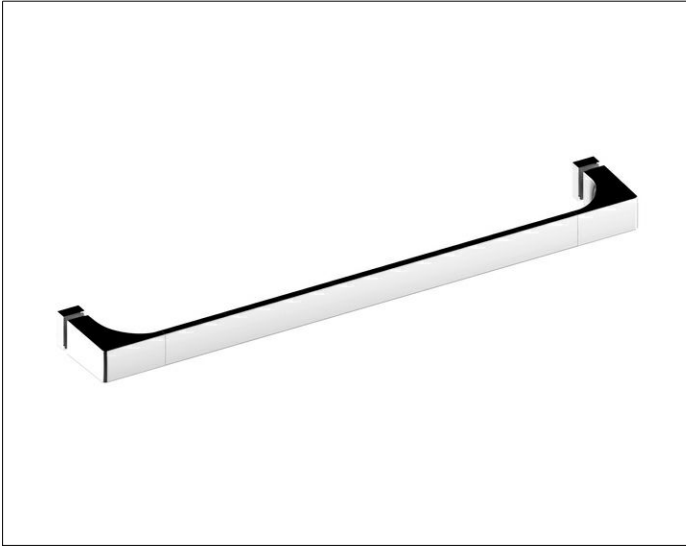

Edition 11

11108010501 Shower door handle

**PRODUCT**

**DRAWING**

**PRODUCT ATTRIBUTES**

with counter plates

**SURFACE**

chrome-plated

**DIMENSION**

500 mm