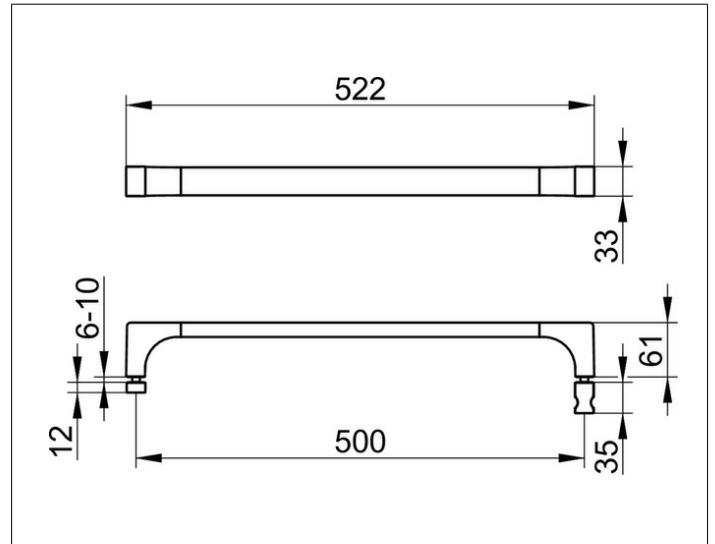

Edition 11

11108010502 Shower door handle

**PRODUCT**

**DRAWING**

**PRODUCT ATTRIBUTES**

with counter plate and handle,  
mountable on the right or left side

**SURFACE**

chrome-plated

**DIMENSION**

500 mm