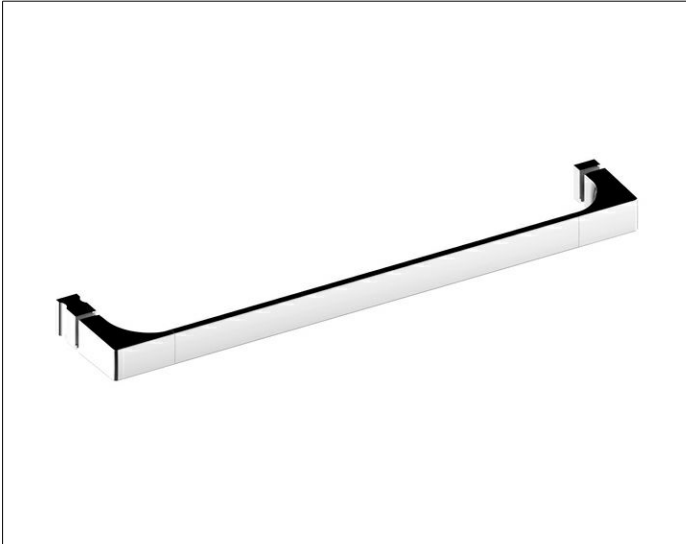

Edition 11

11108010502 Shower door handle

**PRODUCT**

**DRAWING**

**PRODUCT ATTRIBUTES**

with counter plate and handle,  
mountable on the right or left side

**SURFACE**

chrome-plated

**DIMENSION**

500 mm