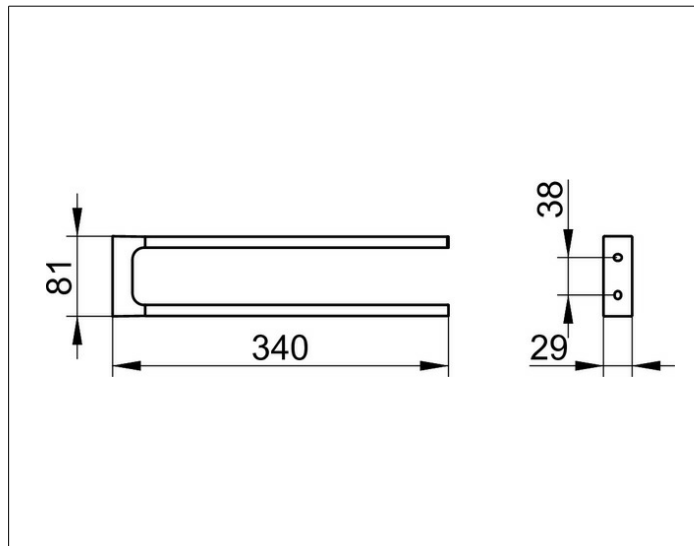

Edition 11

11119050000 Towel holder

**PRODUCT**

**DRAWING**

**PRODUCT ATTRIBUTES**

fixed

**SURFACE**

brushed nickel

**DIMENSION**

340 mm