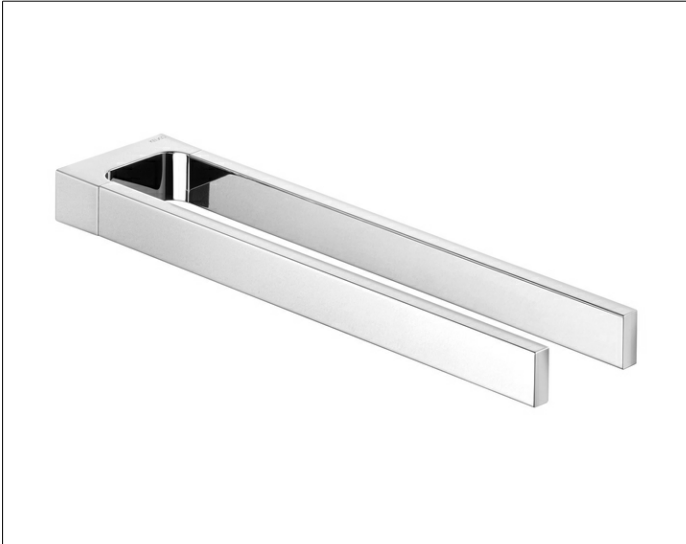

Edition 11

11119130000 Towel holder

PRODUCT

DRAWING

PRODUCT ATTRIBUTES

fixed

SURFACE

brushed black chrome

DIMENSION

340 mm