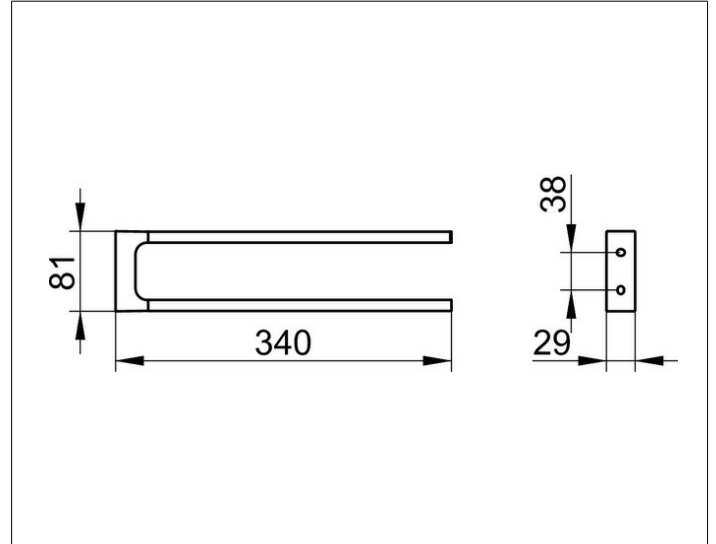

Edition 11

11119130000 Towel holder

PRODUCT

DRAWING

PRODUCT ATTRIBUTES

fixed

SURFACE

brushed black chrome

DIMENSION

340 mm