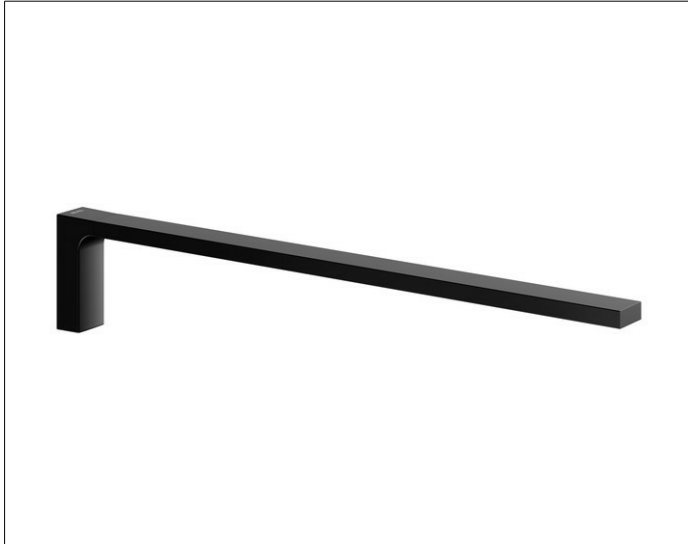

Edition 11

11120370000 Towel holder

PRODUCT

DRAWING

PRODUCT ATTRIBUTES

fixed

SURFACE

black matt

DIMENSION

450 mm