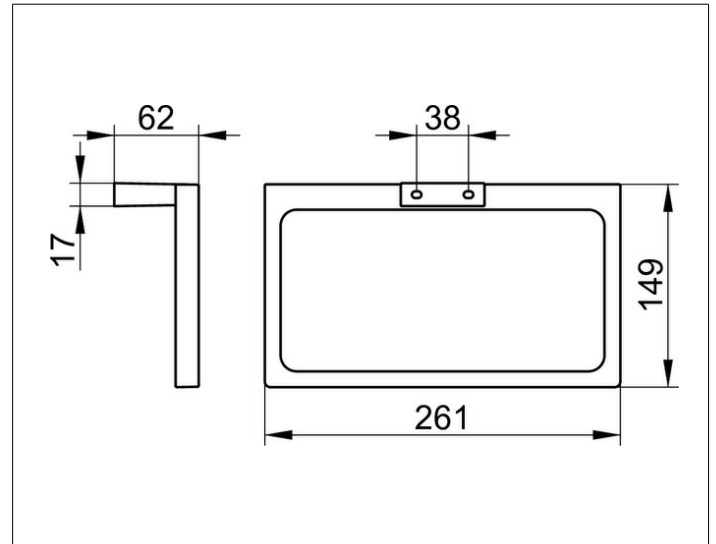

Edition 11

11121130000 Towel ring

**PRODUCT**

**DRAWING**

**SURFACE**

brushed black chrome

**SPECIFICATIONS**

KEUCO EDITION 11 towel ring 11121130000

brushed black chrome towel ring in formal design and clear geometric shapes

Width 10-1/4" Depth: 2-7/16",

delivery with corrosion resistant mounting hardware