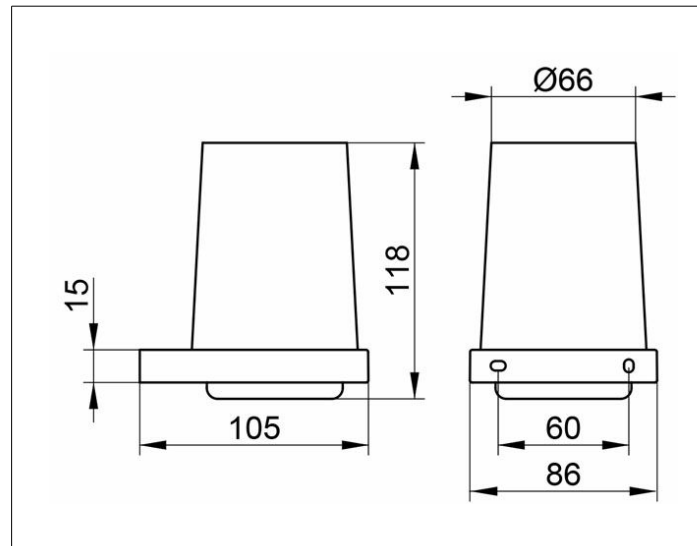

Edition 11

11150009000 Crystal glass tumbler

**PRODUCT**

**DRAWING**

**PRODUCT ATTRIBUTES**

hand-blown, only

**SPECIFICATIONS**

KEUCO EDITION 11 11150019000 glass holder with crystal glass for wall mounting. complete chromed glass holder in a clear-cut design and geometric shapes. easy to clean.  
 Holder with frosted crystal glass Item no. 11150009000  
 Height 114 mm. 105 mm. width 86 mm  
 delivery with corrosion resistant mounting hardware