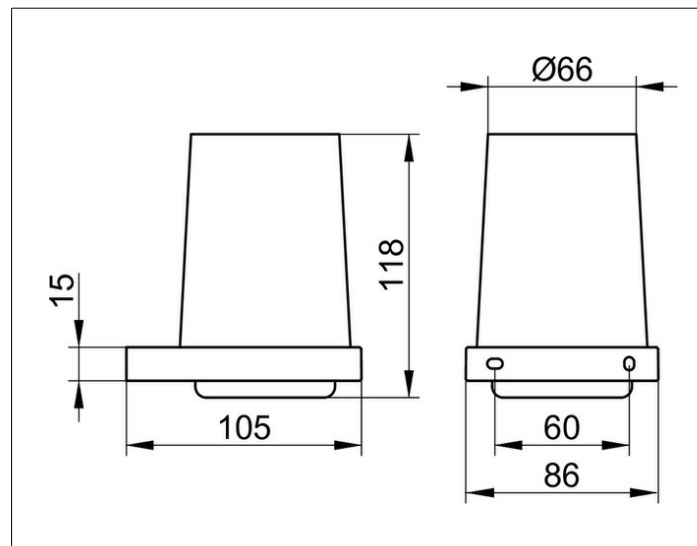

DRAWING

PRODUCT ATTRIBUTES

complete with glass tumbler, hand-blown

SURFACE

brushed bronze

SPECIFICATIONS

KEUCO EDITION 11 11150039000 glass holder with crystal glass for wall mounting, complete
brushed bronze glass holder in a clear-cut design and geometric shapes, easy to clean,
Holder with frosted crystal glass Item no. 11150009000
Height 4-5/8", 2-1/8", width 3-3/8"
delivery with corrosion resistant mounting hardware