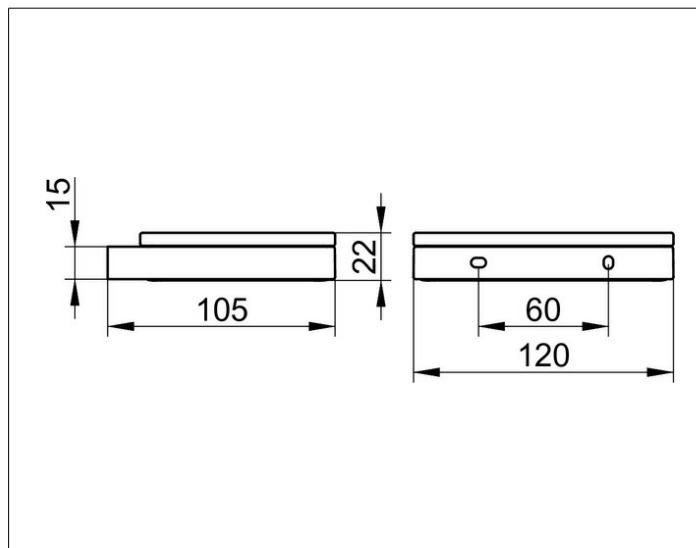

Edition 11

11155139000 Soap holder

**PRODUCT**

**DRAWING**

**PRODUCT ATTRIBUTES**

with detachable crystal soap dish

**SURFACE**

brushed black chrome