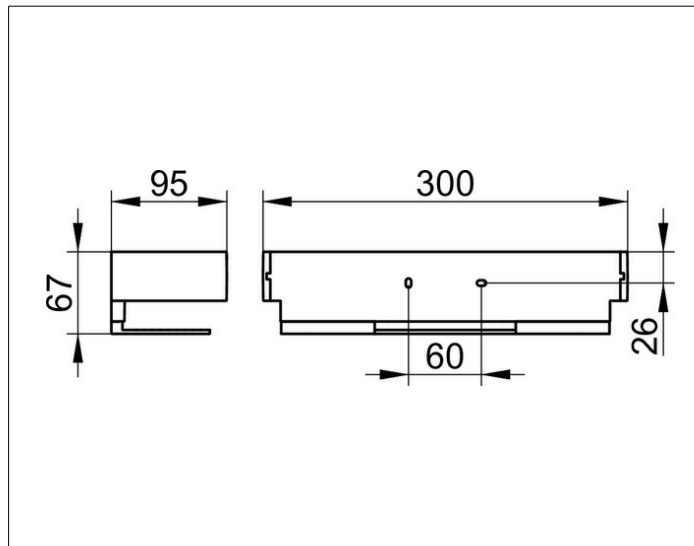

Edition 11

11158050000 Shower basket

**PRODUCT**

**DRAWING**

**PRODUCT ATTRIBUTES**

removable, with concealed fastening screws

**SURFACE**

aluminium silver anodized/brushed nickel

**SPECIFICATIONS**

KEUCO EDITION 11 11158050000 sponge basket for wall mounting  
 Shower basket with aluminum Silver anodized aluminum/ brushed nickel in a clear-cut design and geometric shape, easy to clean,  
 Depth 3-3/4", width 11-13/16", height 2-5/8", hole distance 2-3/8"  
 Comes with corrosion resistant mounting hardware