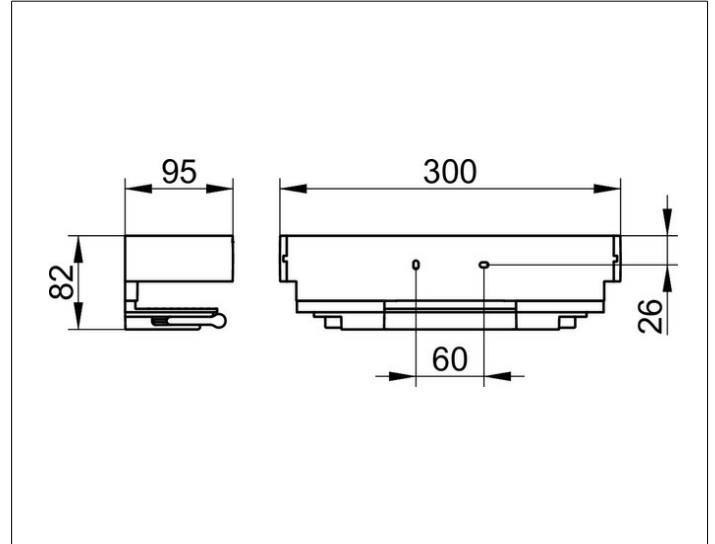

Edition 11

11159050000 Shower basket

PRODUCT

DRAWING

PRODUCT ATTRIBUTES

with integrated glass wiper,
removable, with concealed fastening screws

SURFACE

brushed nickel