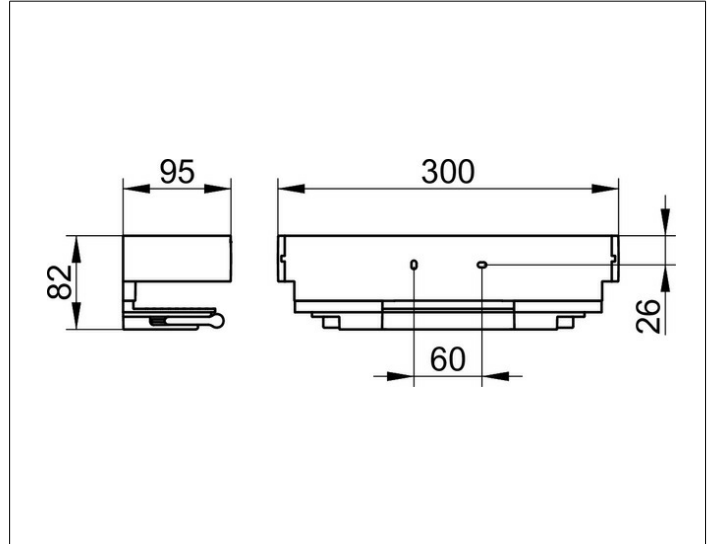

Edition 11

11159050000 Shower basket

PRODUCT

DRAWING

PRODUCT ATTRIBUTES

with integrated glass wiper,
removable, with concealed fastening screws

SURFACE

aluminium silver anodized/brushed nickel