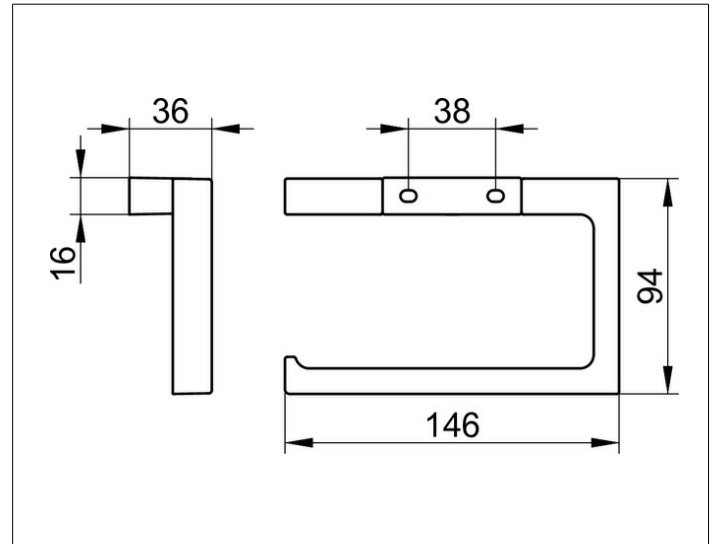

Edition 11

11162130000 Toilet paper holder

PRODUCT

DRAWING

PRODUCT ATTRIBUTES

open form
for 100/120 mm wide paper rolls

SURFACE

brushed black chrome

SPECIFICATIONS

KEUCO EDITION 11 toilet paper holder 11162130000
chromed toilet paper holder in a clear-cut design and geometric shapes,
easy to clean, wall-mount
open design
for rolls up to 4-3/4"
Width 5-3/4", height 3-11/16", overhang 1-7/16"
delivery with corrosion resistant mounting hardware