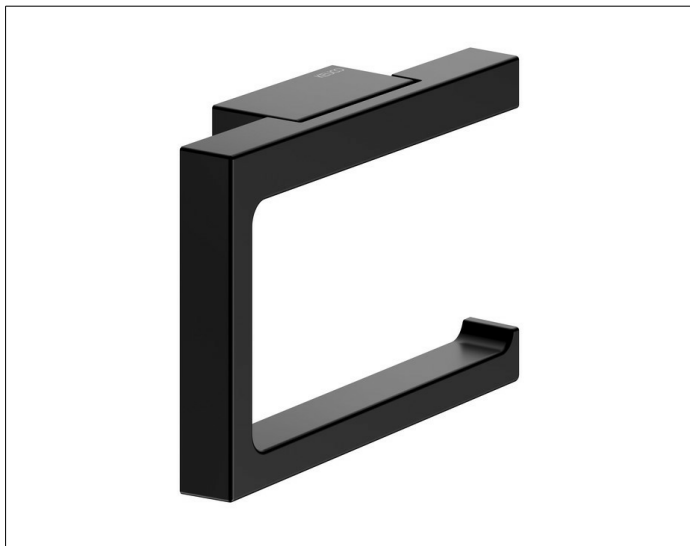

Edition 11

11162370000 Toilet paper holder

PRODUCT

DRAWING

PRODUCT ATTRIBUTES

open form
for 100/120 mm wide paper rolls

SURFACE

black matt