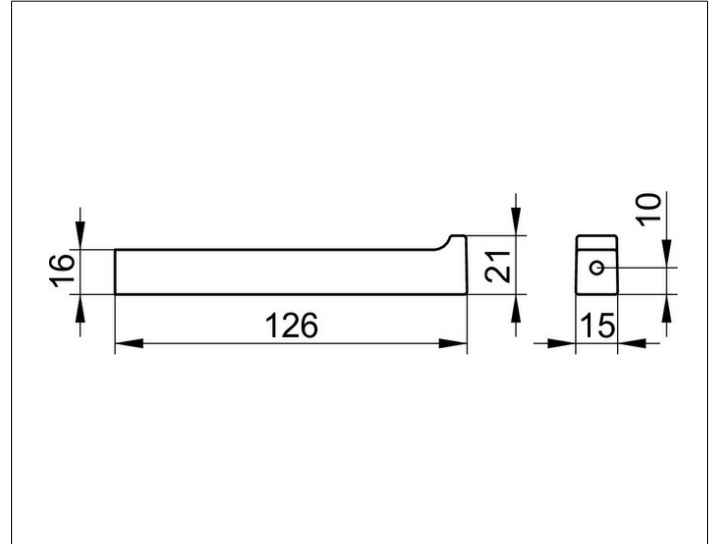

Edition 11

11163130000 Spare paper holder

PRODUCT

DRAWING

SURFACE

brushed black chrome

SPECIFICATIONS

KEUCO EDITION 11 spare toilet paper roll holder 11163130000
brushed black chrome replacement toilet paper roll holder in clear-cut design
and geometric shapes, easy to clean,
Height 13/16", width 9/16", 5" projection
delivery with corrosion resistant mounting hardware