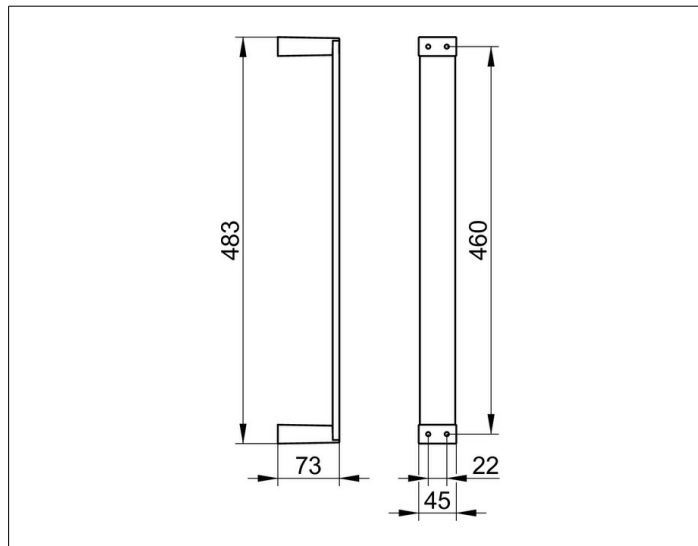

Edition 11

11170050000 Towel holder

PRODUCT

DRAWING

PRODUCT ATTRIBUTES

holds 6 guest towels (approx. 30 x 50 cm)

SURFACE

brushed nickel