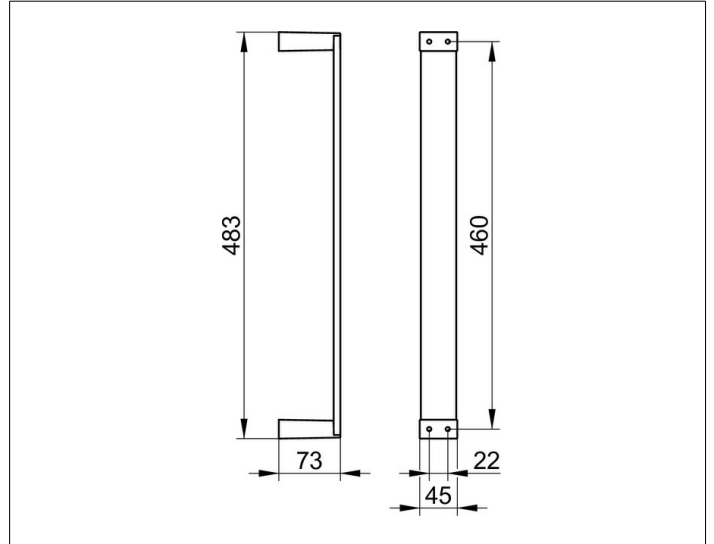

Edition 11

11170130000 Towel holder

PRODUCT

DRAWING

PRODUCT ATTRIBUTES

holds 6 guest towels (approx. 30 x 50 cm)

SURFACE

brushed black chrome