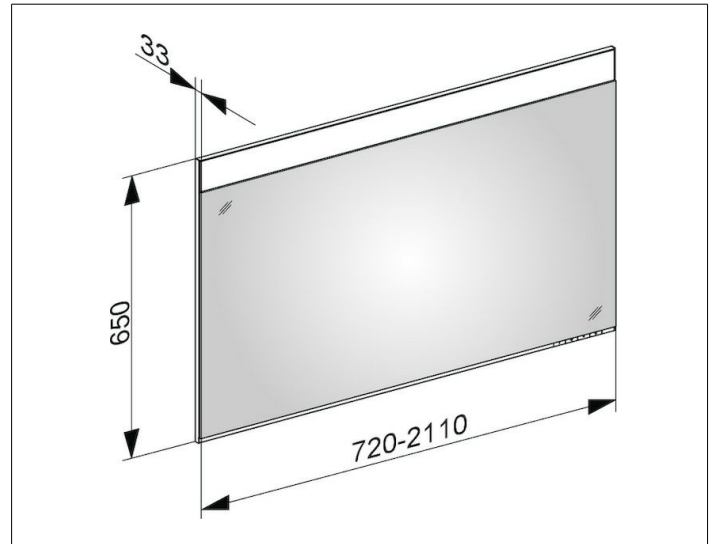

Edition 400

11496170100 Light mirror customized

PRODUCT

DRAWING

PRODUCT ATTRIBUTES

adjustable light colour from 2700 kelvin (warm white)
to 6500 kelvin (daylight),

continuous aluminium frame

Operation:

key panel with capacitive touch sensor,
integrated extension function for e.g. light switch

Illumination:

LED (lifespan > 30.000 hours)

infinitely dimmable

EEK: C ,

DIMENSION

720 - 1050 mm