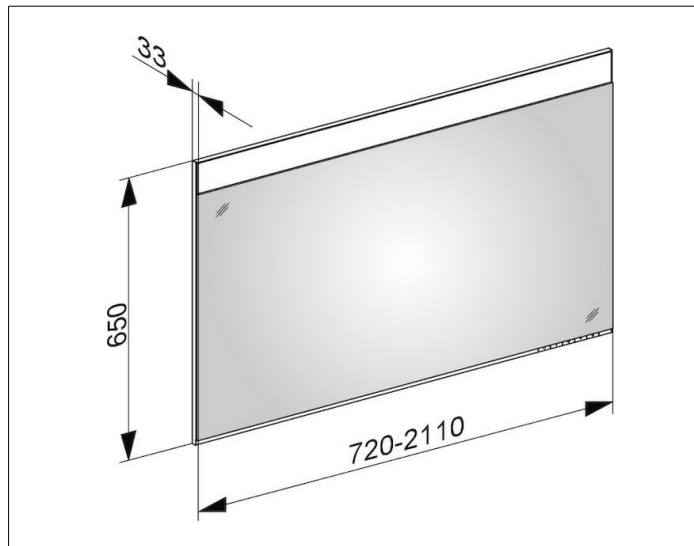

Edition 400

11496170101 Light mirror customized

PRODUCT

DRAWING

PRODUCT ATTRIBUTES

with mirror heating,
 adjustable light colour from 2700 kelvin (warm white)
 to 6500 kelvin (daylight), continuous aluminium frame
 Operation:
 key panel with capacitive touch sensor,
 integrated extension function for e.g. light switch
 Mirror heating:
 visual display of the heat up period,
 automatic switch-off is performed after 20 minutes
 Illumination:
 LED (lifespan > 30.000 hours)
 infinitely dimmable
 EEK: C ,

DIMENSION

720 - 1050 mm