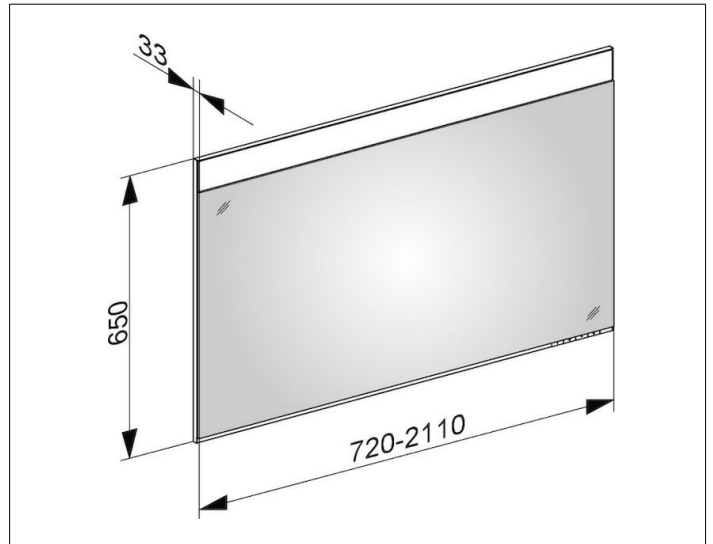

Edition 400

11496170200 Light mirror customized

PRODUCT

DRAWING

PRODUCT ATTRIBUTES

adjustable light colour from 2700 kelvin (warm white)
to 6500 kelvin (daylight),

continuous aluminium frame

Operation:

key panel with capacitive touch sensor,
integrated extension function for e.g. light switch

Illumination:

LED (lifespan > 30.000 hours)

infinitely dimmable

EEK: C ,

DIMENSION

1070 - 1400 mm