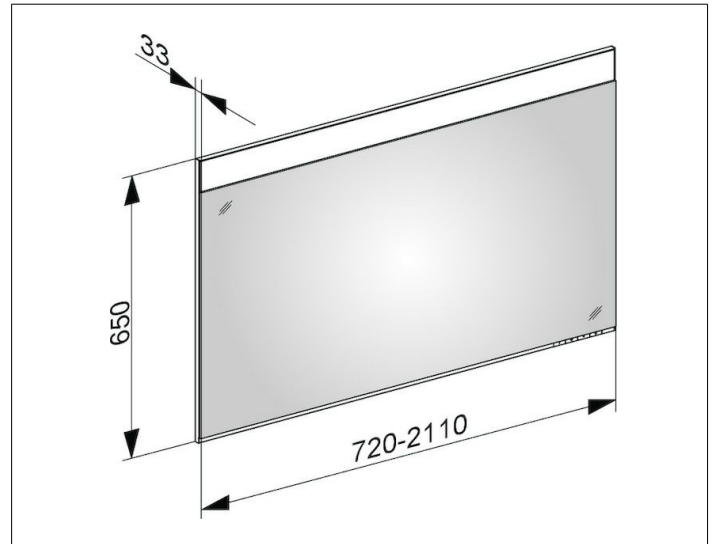

Edition 400

11496170300 Light mirror customized

PRODUCT

DRAWING

PRODUCT ATTRIBUTES

adjustable light colour from 2700 kelvin (warm white)
to 6500 kelvin (daylight),

continuous aluminium frame

Operation:

key panel with capacitive touch sensor,
integrated extension function for e.g. light switch

Illumination:

LED (lifespan > 30.000 hours)

infinitely dimmable

EEK: C ,

DIMENSION

1420 - 1750 mm