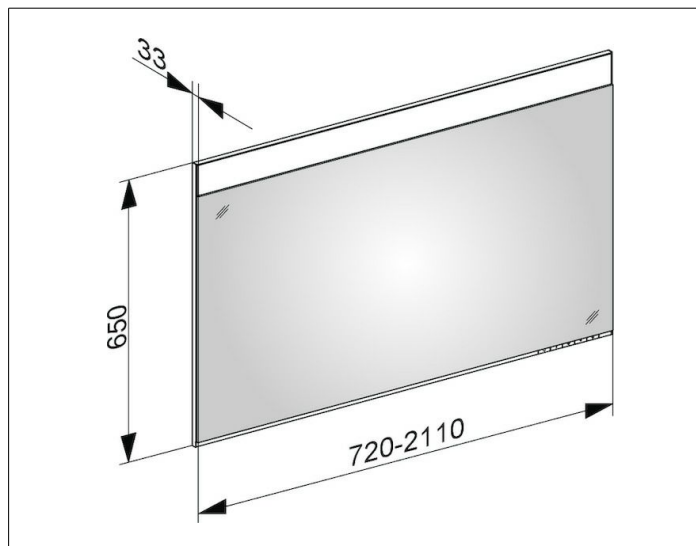

Edition 400

11496170304 Light mirror customized

PRODUCT

DRAWING

PRODUCT ATTRIBUTES

with mirror heating(placed in the middle)
 adjustable light colour from 2700 kelvin (warm white)
 to 6500 kelvin (daylight), continuous aluminium frame

Operation:

key panel with capacitive touch sensor,
 DALI controlled

Mirror heating:

visual display of the heat up period,
 automatic switch-off is performed after 20 minutes

Illumination:

LED (lifespan > 30.000 hours)

infinitely dimmable

EEK: C ,

DIMENSION

1420 - 1750 mm