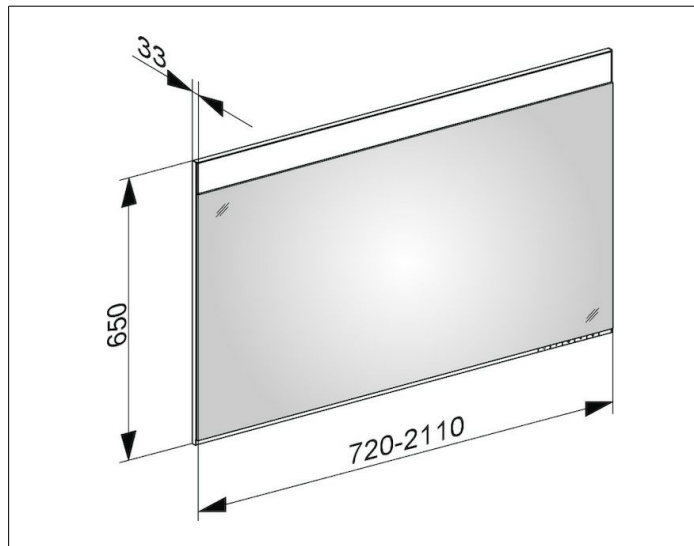

Edition 400

11496170401 Light mirror customized

PRODUCT

DRAWING

PRODUCT ATTRIBUTES

with mirror heating,
 adjustable light colour from 2700 kelvin (warm white)
 to 6500 kelvin (daylight), continuous aluminium frame
 Operation:
 key panel with capacitive touch sensor,
 integrated extension function for e.g. light switch
 Mirror heating:
 visual display of the heat up period,
 automatic switch-off is performed after 20 minutes
 Illumination:
 LED (lifespan > 30.000 hours)
 infinitely dimmable
 EEK: C ,

DIMENSION

1760 - 2110 mm