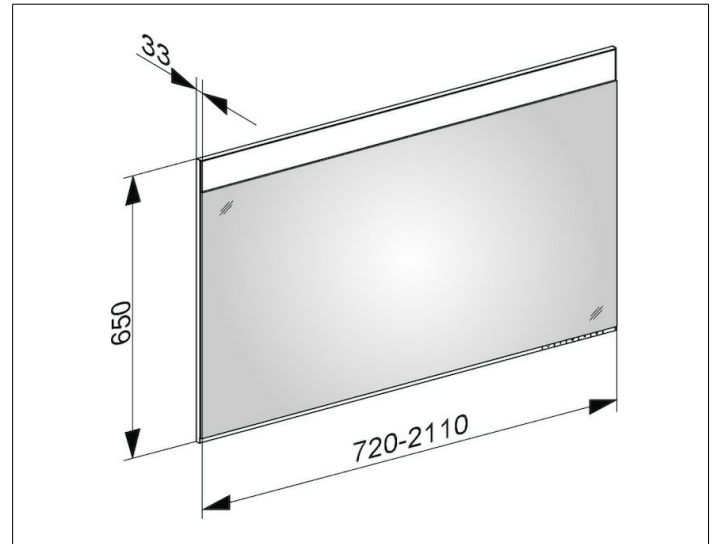

Edition 400

11496170404 Light mirror customized

PRODUCT

DRAWING

PRODUCT ATTRIBUTES

with mirror heating(placed in the middle)
 adjustable light colour from 2700 kelvin (warm white)
 to 6500 kelvin (daylight), continuous aluminium frame
 Operation:
 key panel with capacitive touch sensor,
 DALI controlled
 Mirror heating:
 visual display of the heat up period,
 automatic switch-off is performed after 20 minutes
 Illumination:
 LED (lifespan > 30.000 hours)
 infinitely dimmable
 EEK: C ,

DIMENSION

1760 - 2110 mm