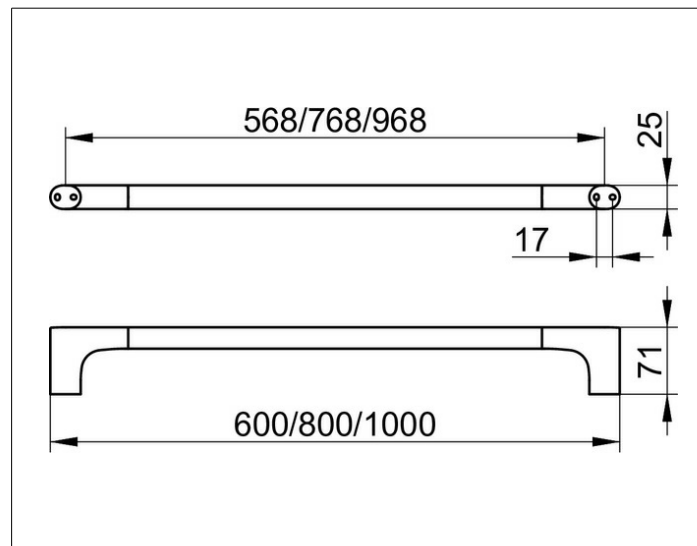

Edition 400

11501010600 Towel rail

**PRODUCT**

**DRAWING**

**SURFACE**

chrome-plated

**DIMENSION**

600 mm

**SPECIFICATIONS**

KEUCO Edition 400 towel rail , 11501010600  
 chrome-plated towel rail  
 sculptural design,  
 antistatic, easy to clean,  
 axial dimension 568 mm, total width of 600 mm,  
 depth 71 mm,  
 the towel rail is fitted concealed,  
 delivery includes anti-corrosion fixings