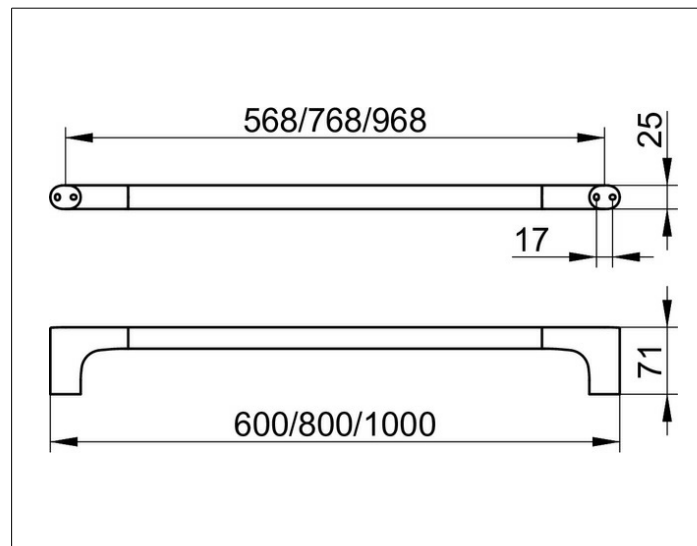

Edition 400

11501030800 Towel rail

**PRODUCT**

**DRAWING**

**SURFACE**

brushed bronze

**DIMENSION**

800 mm

**SPECIFICATIONS**

KEUCO Edition 400 towel rail , 11501030800  
 brushed bronze towel rail,  
 sculptural design,  
 antistatic, easy to clean,  
 axial dimension 30-5/16", total width of 31-1/2",  
 depth 2-13/16",  
 the towel rail is fitted concealed,  
 delivery includes anti-corrosion fixings