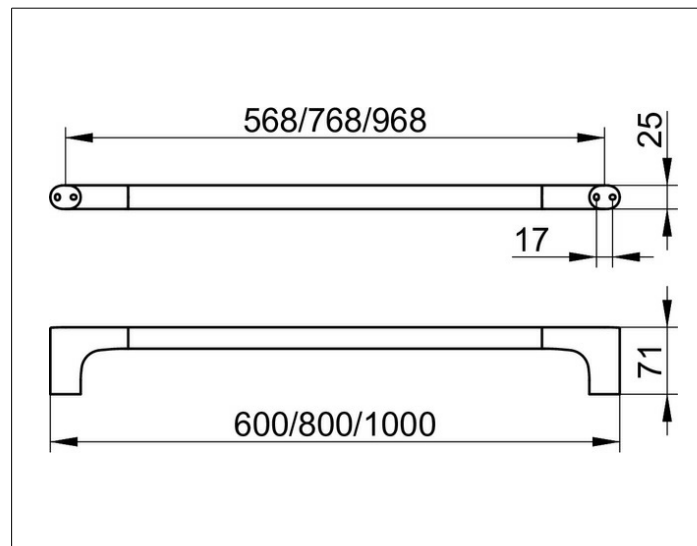

Edition 400

11501031000 Towel rail

**PRODUCT**

**DRAWING**

**SURFACE**

brushed bronze

**DIMENSION**

1000 mm

**SPECIFICATIONS**

KEUCO Edition 400 towel rail , 11501031000  
 brushed bronze towel rail,  
 sculptural design,  
 antistatic, easy to clean,  
 axial dimension 38-1/16", total width of 39-3/8",  
 depth 2-13/16",  
 the towel rail is fitted concealed,  
 delivery includes anti-corrosion fixings