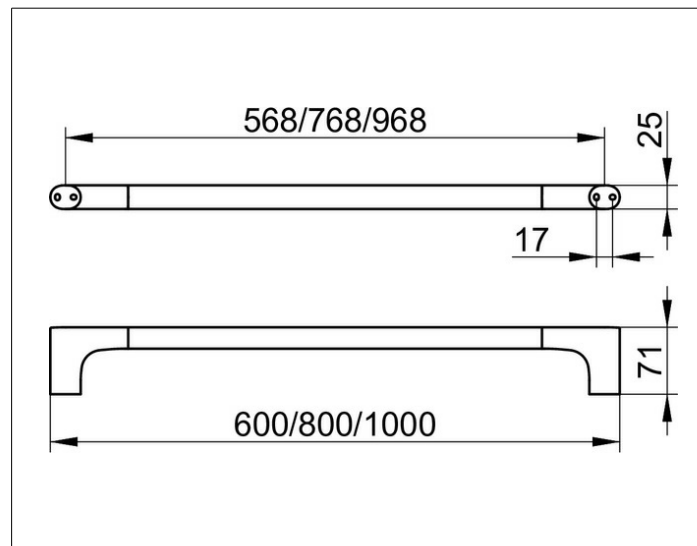

Edition 400

11501050600 Towel rail

**PRODUCT**

**DRAWING**

**SURFACE**

brushed nickel

**DIMENSION**

600 mm

**SPECIFICATIONS**

KEUCO Edition 400 towel rail , 11501050600  
 brushed nickel towel rail  
 sculptural design,  
 antistatic, easy to clean,  
 axial dimension 21-3/16", total width of 23-5/8",  
 depth 2-13/16",  
 the towel rail is fitted concealed,  
 delivery includes anti-corrosion fixings