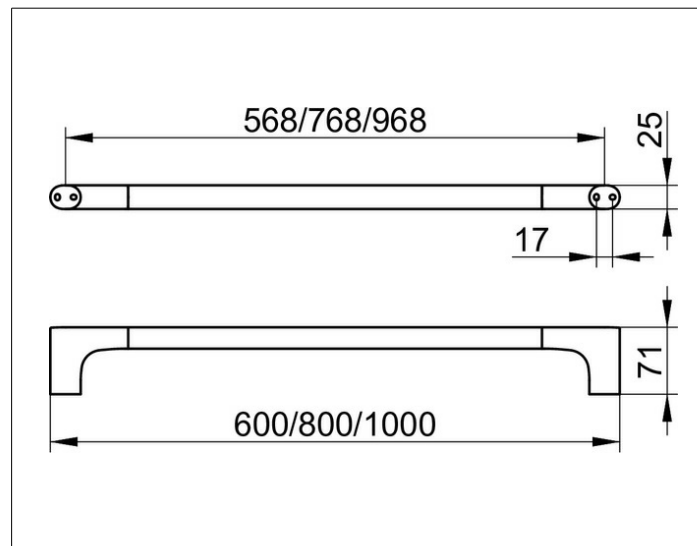

Edition 400

11501130600 Towel rail

PRODUCT

DRAWING

SURFACE

brushed black chrome

DIMENSION

600 mm

SPECIFICATIONS

KEUCO Edition 400 towel rail , 11501130600
 brushed black chrome towel rail
 sculptural design,
 antistatic, easy to clean,
 axial dimension 21-3/16", total width of 23-5/8",
 depth 2-13/16",
 the towel rail is fitted concealed,
 delivery includes anti-corrosion fixings