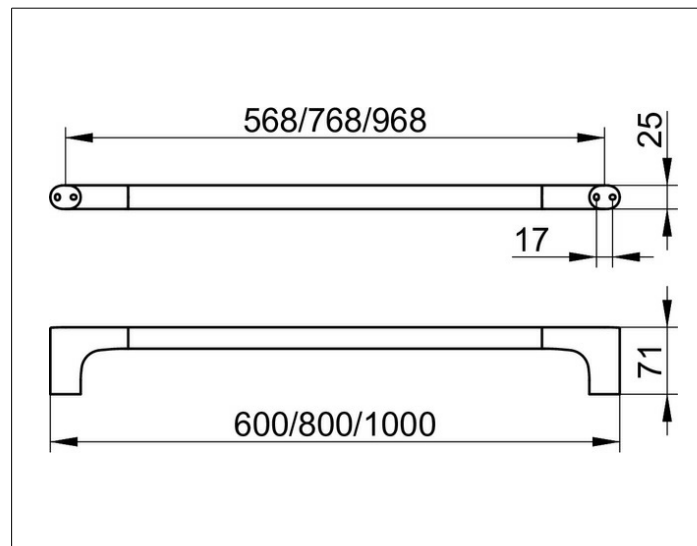

Edition 400

11501130600 Towel rail

**PRODUCT**

**DRAWING**

**SURFACE**

brushed black chrome

**DIMENSION**

600 mm

**SPECIFICATIONS**

KEUCO Edition 400 towel rail , 11501130600  
 brushed black chrome towel rail  
 sculptural design,  
 antistatic, easy to clean,  
 axial dimension 21-3/16", total width of 23-5/8",  
 depth 2-13/16",  
 the towel rail is fitted concealed,  
 delivery includes anti-corrosion fixings