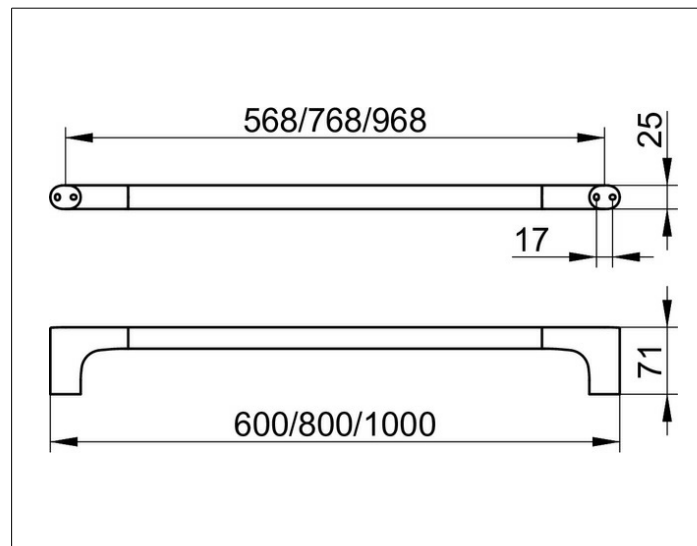

Edition 400

11501130800 Towel rail

PRODUCT

DRAWING

SURFACE

brushed black chrome

DIMENSION

800 mm

SPECIFICATIONS

KEUCO Edition 400 towel rail , 11501130800
 brushed black chrome towel rail,
 sculptural design,
 antistatic, easy to clean,
 axial dimension 30-5/16", total width of 31-1/2",
 depth 2-13/16",
 the towel rail is fitted concealed,
 delivery includes anti-corrosion fixings