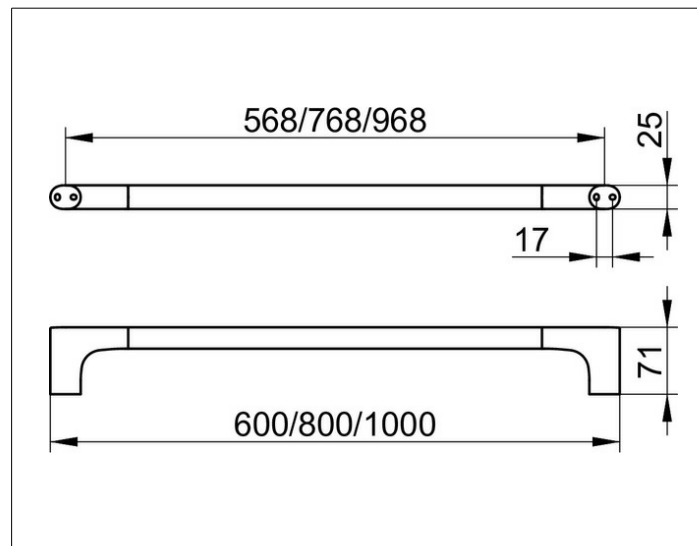

Edition 400

11501131000 Towel rail

PRODUCT

DRAWING

SURFACE

brushed black chrome

DIMENSION

1000 mm

SPECIFICATIONS

KEUCO Edition 400 towel rail , 11501131000
 brushed black chrome towel rail,
 sculptural design,
 antistatic, easy to clean,
 axial dimension 38-1/16", total width of 39-3/8",
 depth 2-13/16",
 the towel rail is fitted concealed,
 delivery includes anti-corrosion fixings