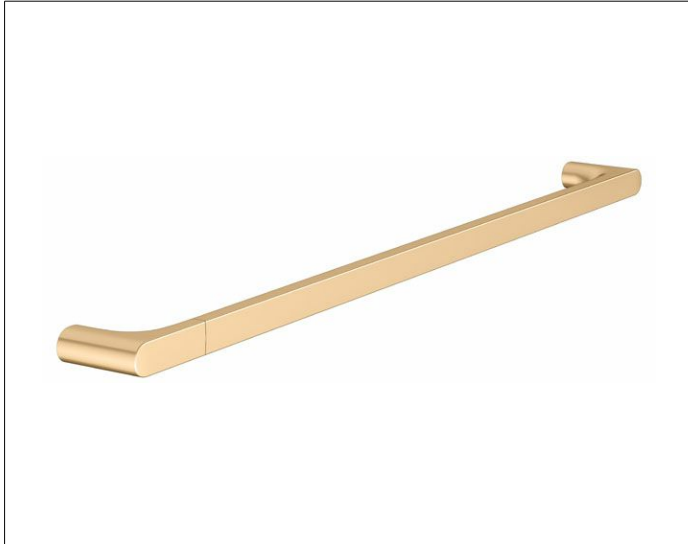

**Edition 400**

**11501250800 Towel rail**

**PRODUCT**

**DRAWING**

**SURFACE**

brushed brass

**DIMENSION**

800 mm